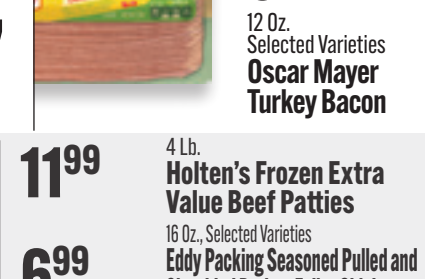

4⁴⁹

12-16 Oz.
Rolls, Patties or Links
**Swaggerty's Farm
Pork Sausage**

2/\$7

5⁹⁹
10.4-19.2 Oz.
Selected Varieties
**Swaggerty's Farm
Frozen Breakfast or
Biscuit Sandwiches**

3⁹⁹
12 Oz.
Selected Varieties
**Oscar Mayer
Turkey Bacon**

3⁹⁹
14 Oz., Selected Varieties
**Johnsonville Fully
Cooked Brats or
Smoked Links**

3⁹⁹
15 Oz.
Selected Varieties
**Ball Park
Beef Franks**

16 Oz., Selected Varieties
**BAR-S SLICED
BOLOGNA**

2/\$5

7-8 Oz., Selected Varieties
**SMITHFIELD PRIME
LUNCH MEATS**