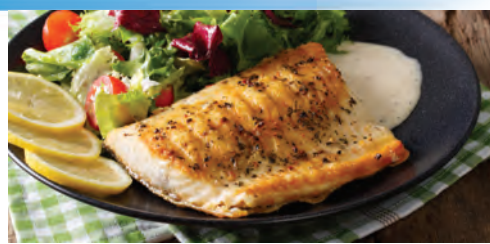

boneless beef cube steak

**\$8<sup>99</sup>** lb.

boneless pork tenderloin in Cov

**\$3<sup>99</sup>** lb.

pork cutlets

**\$3<sup>99</sup>** lb.

fresh chicken cordon bleu

**\$4<sup>49</sup>** lb.

FRESH WILD CAUGHT cod fillets

**\$12<sup>99</sup>** lb.

FRESH rainbow trout fillets 5 oz

**\$4<sup>99</sup>** ea.

VITA nova lox salmon 4oz.

**\$7<sup>99</sup>**

SEA BEST cooked peeled and deveined shrimp 21/25ct. 16 oz