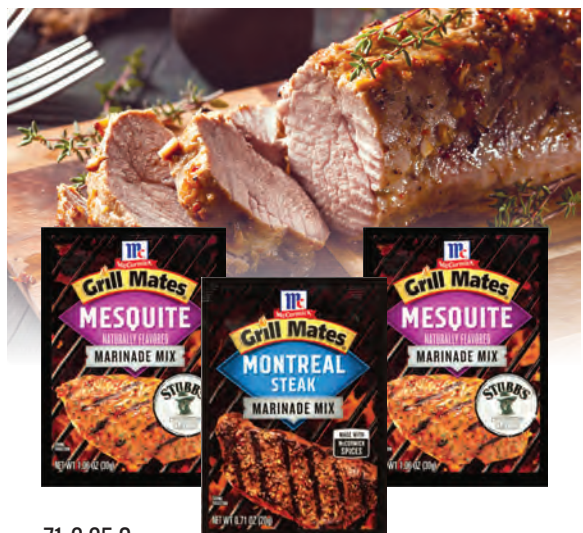

GREAT DEALS DOWN Every Aisle!

.71-2.25 Oz.
Selected Varieties
**McCormick
Grill Mates Marinades** **4/$5**