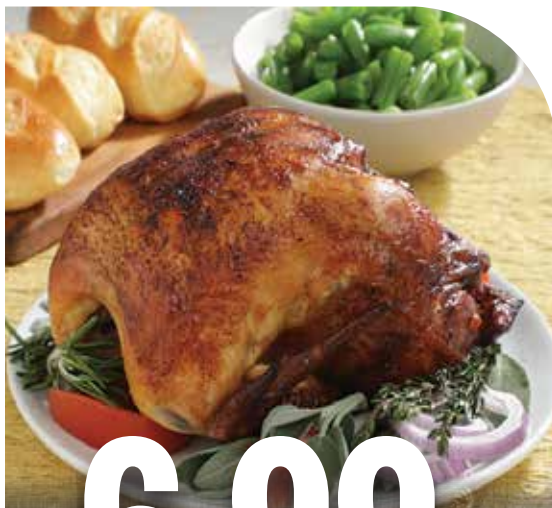

6.99 EA.
TRADITIONAL OR
SMOKED DELI FRESH
ALL NATURAL
WHOLE ROTISSERIE
CHICKEN