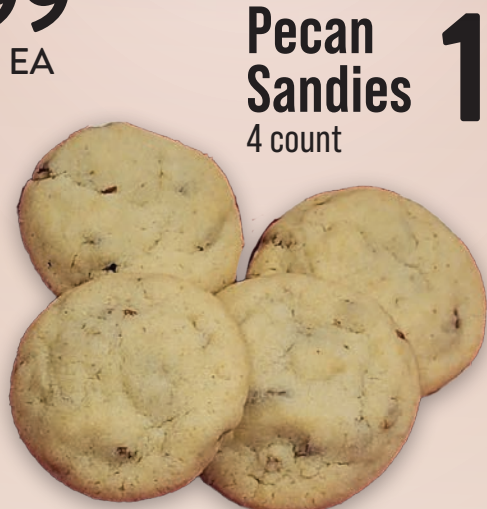

**Pecan
Sandies** **1⁹⁹**
4 count