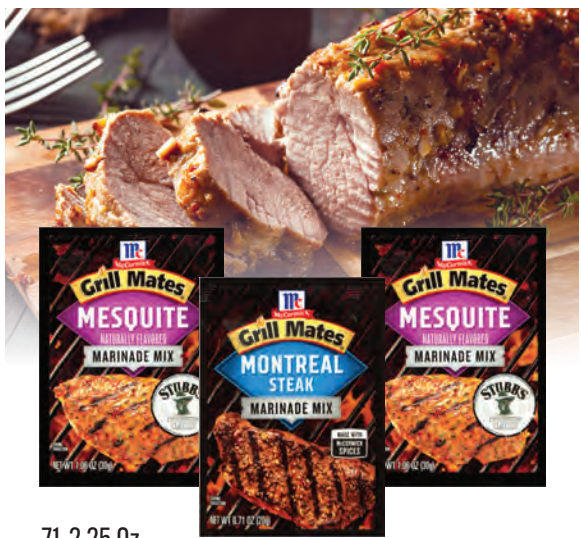

5⁹⁹

1⁹⁹

16 Oz.
Selected Varieties
Best Choice Salad Dressing

PRICES EFFECTIVE MONDAY, JUNE 15 - SUNDAY, JUNE 21, 2026

GREAT DEALS DOWN Every Aisle!

.71-2.25 Oz.
Selected Varieties
**McCormick
Grill Mates Marinades** **4/\$5**