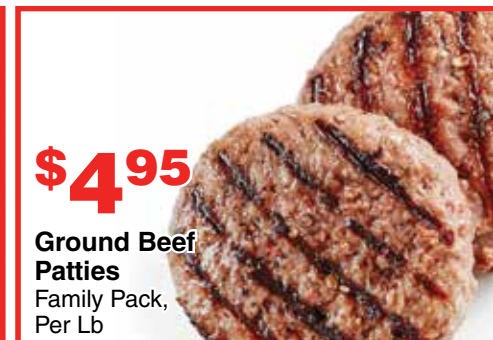

Beef
Chuck Roast
Choice Grade,
Per Lb

\$7.44

Chuck
Steaks
Choice Grade,
Family Pack,
Per Lb

\$9.97

Top
Sirloin Steaks
Choice Grade,
Per Lb

\$4.95

Ground Beef
Patties
Family Pack,
Per Lb

\$1.66

Chicken
Drumsticks
Family Pack,
Per Lb

\$1.66

Chicken
Thighs
Family Pack,
Per Lb

\$8.38

New Crop
Seedless
Watermelons
Per Ea

98¢

New Crop, Sweet
Vidalia
Onions
Per Lb

\$4.68